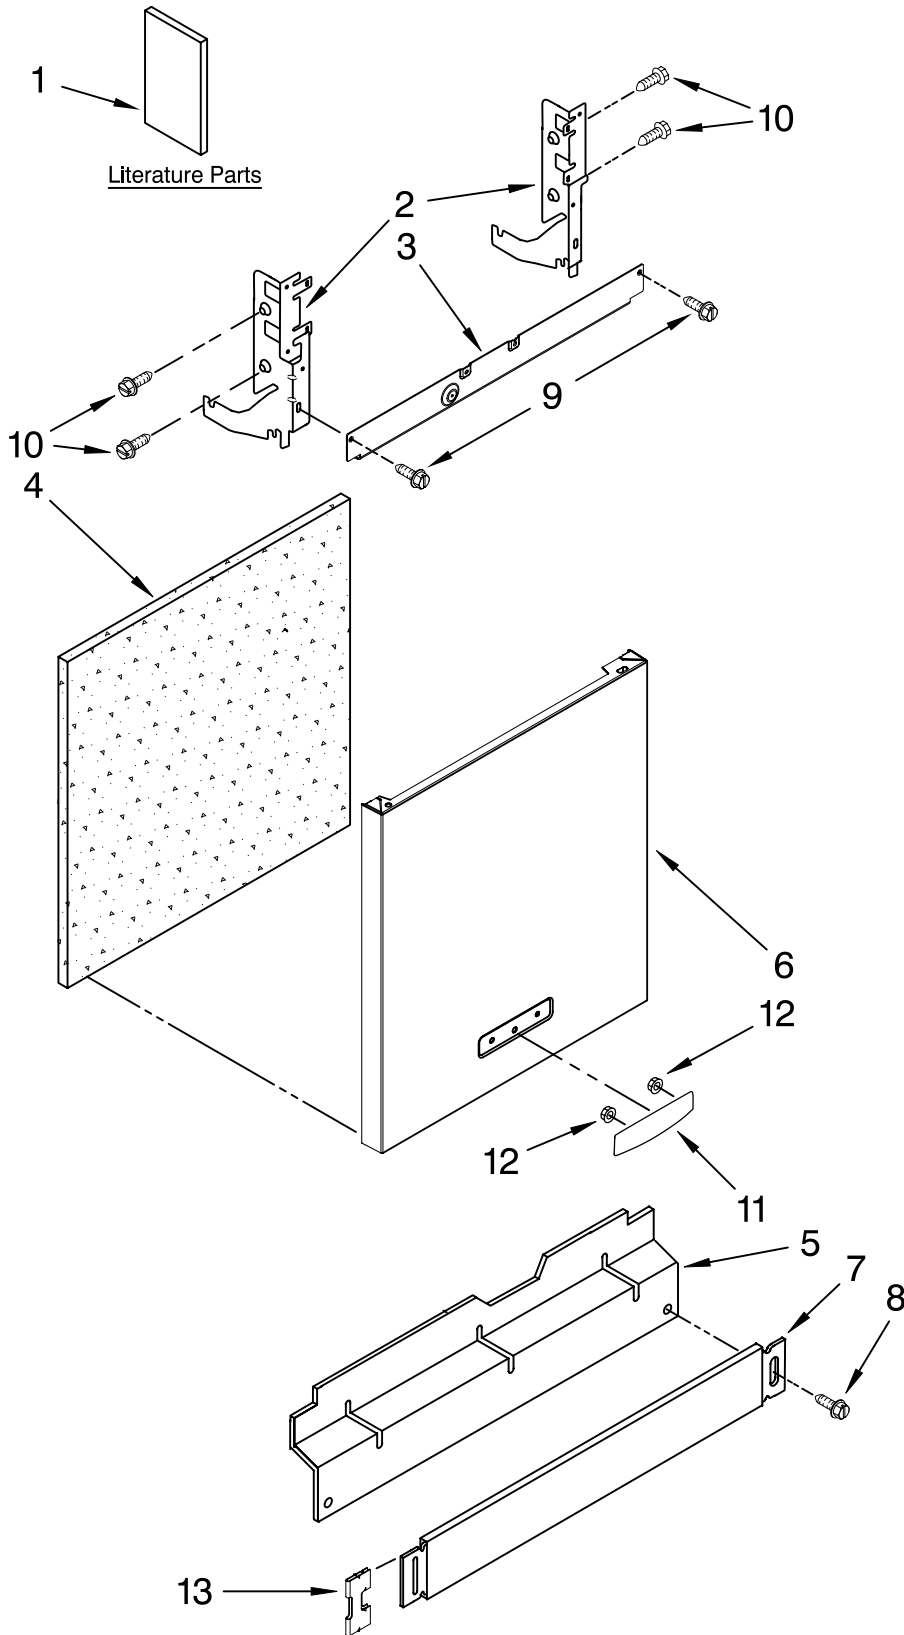

KitchenAid® DOOR AND PANEL PARTS

For Models: KUDC03ITBL3, KUDC03ITBS3

(Black) (Stainless)

UNDERCOUNTER
DISHWASHER

Illus. No.	Part No.	DESCRIPTION
1		Literature Parts
	W10078153	Instructions, Installation
	W10084559	Energy Guide
	W10193741	Guide, Use & Care Spanish
	W10193740	Guide, Use & Care English
	W10130990	Tech Sheet
2		Arm, Hinge
	8534854	Left
	8534853	Right
3	8564886	Stiffener, Door
4	W10073520	Insulation, Door
5		Access Panel
	8573255	Black
6		Panel, Full Front (Includes Items 4, 11 & 12)
	W10077995	Black
	W10137620	Stainless
7		Toe Panel (Includes #13)
	8573286	Black
8	302868	Screw
9	304392	Screw
10	3400071	Screw
11		Nameplate
	W10021860	Black
	W10021850	Stainless
12	2004333	Nut
13	8269016	Clip, Ground

FOR ORDERING INFORMATION REFER TO PARTS PRICE LIST

CONTROL PANEL PARTS

For Models: KUDC03ITBL3, KUDC03ITBS3

(Black) (Stainless)

Illus. No.	Part No.	DESCRIPTION
1		Console Assembly (Includes Insert)
	W10084152	Black
2	8268540	Spring, Handle
3	8546546	Clip, Bi-Metal
4	3400412	Screw
5	8524471	Actuator, Latch
6	661663	Bi-Metal
8	3369051	Screw
9		Handle, Latch
	8269117	Black
10	8524476	Bolt, Latch
11	W10084142	Control, Electronic
12	8269209	Switch, Door

FOR ORDERING INFORMATION REFER TO PARTS PRICE LIST

DOOR AND LATCH PARTS

For Models: KUDC03ITBL3, KUDC03ITBS3

(Black) (Stainless)

Illus. No.	Part No.	DESCRIPTION
1	3369051	Screw, Door
2	8281217	Screw
3	W10056249	Inner Door Mastic Assembly (Also Order Item 6)
4	W10077883	Inlet, Air
5	8572583	Vent Assembly (Also Order Item 6)